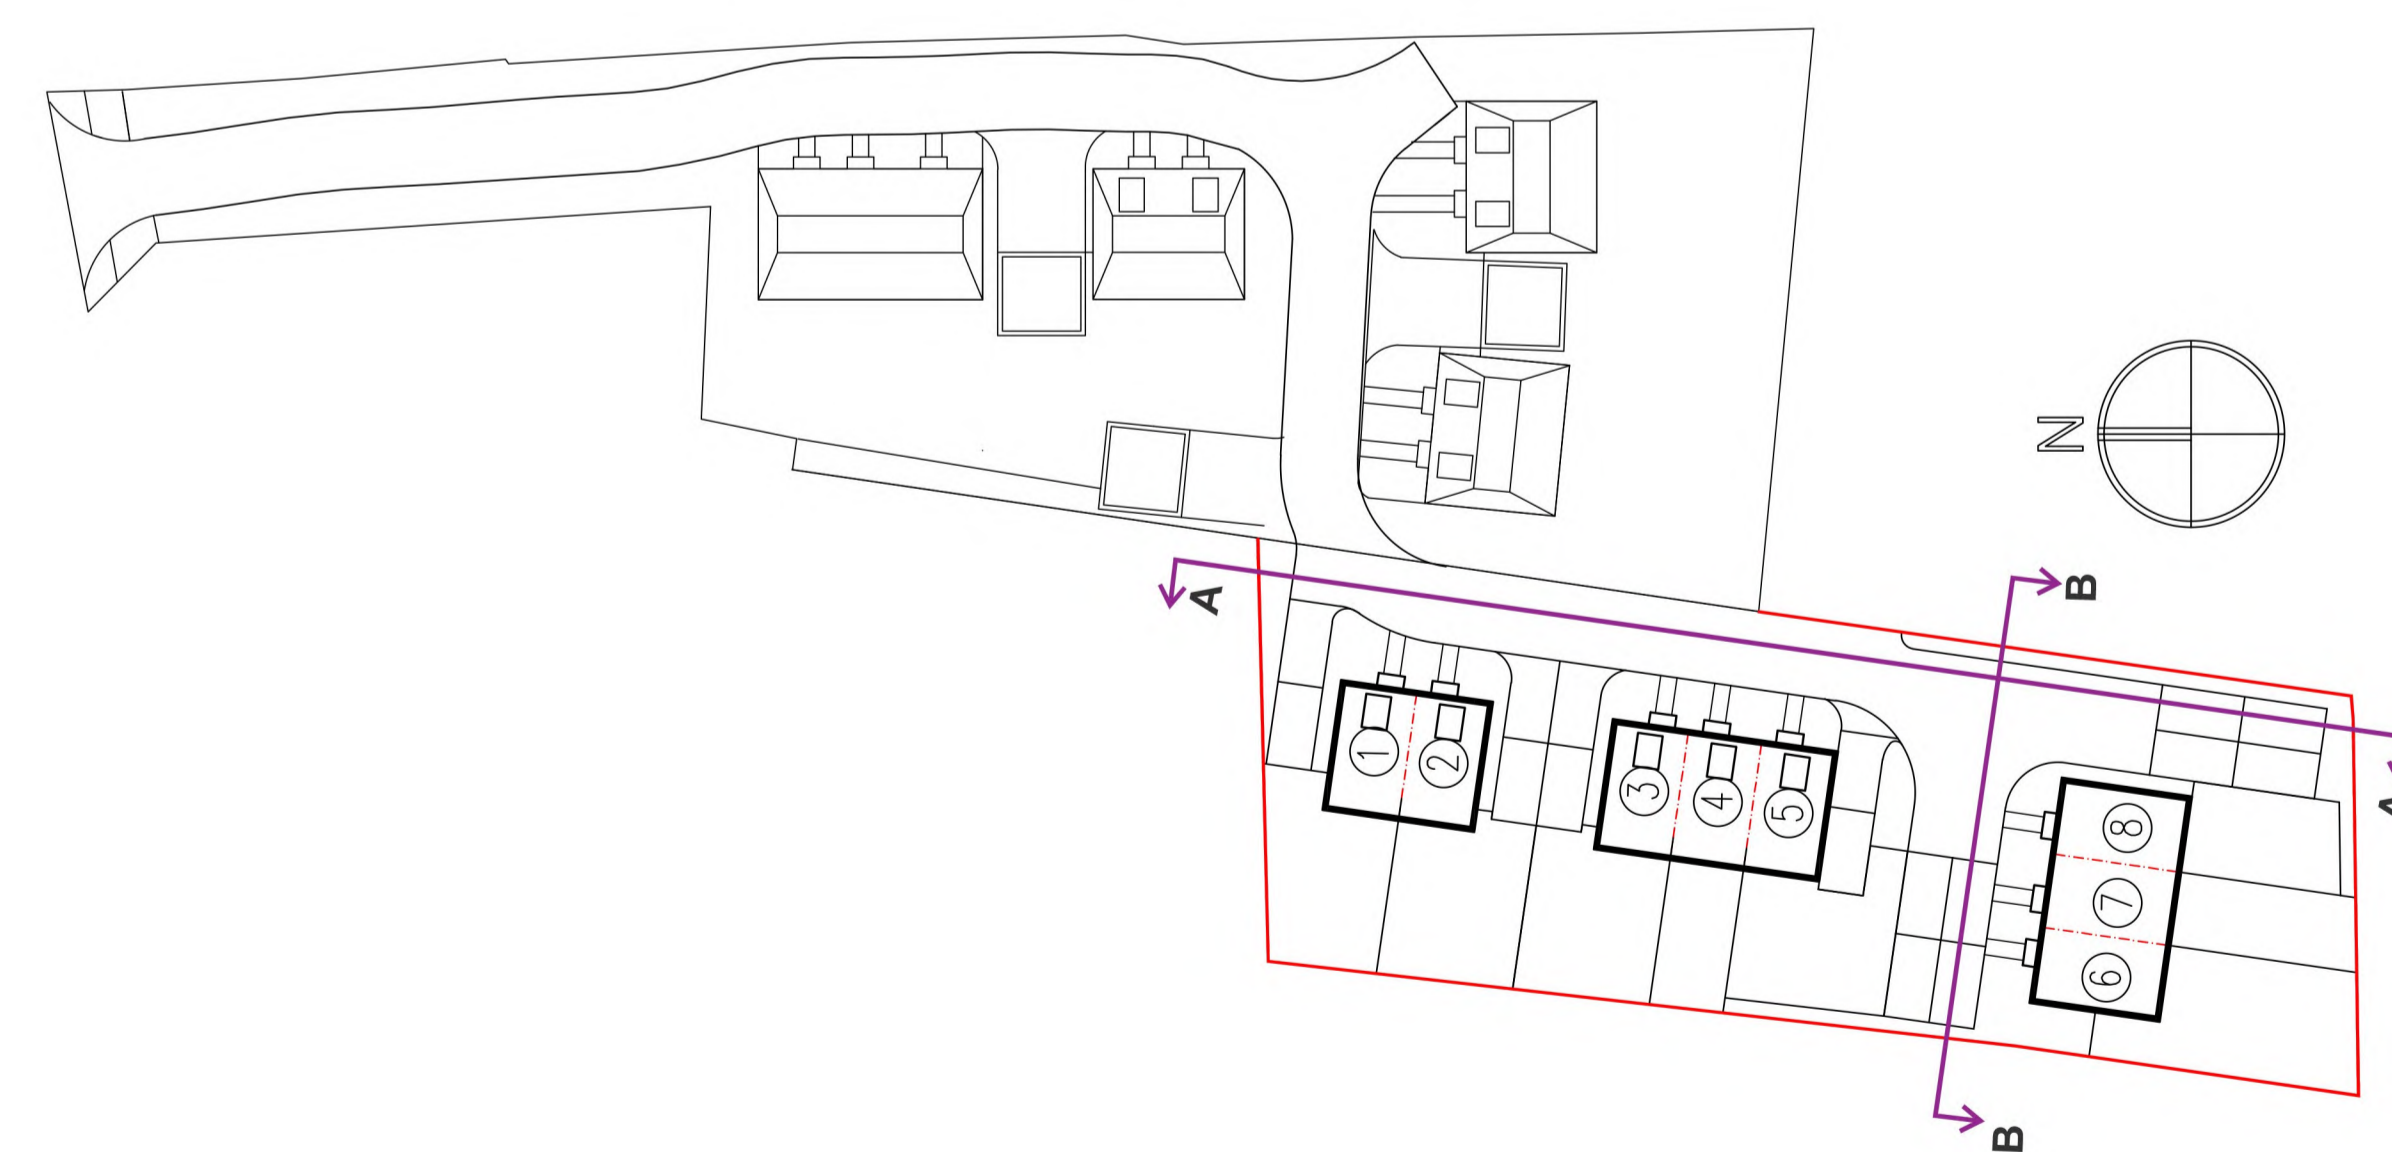

PROJECT: 2 Smallholdings, Eastwoodbury Lane Southend-on-Sea, Essex, SS2 6UZ	
TITLE: Proposed Street Scenes	
SCALE: 1:100 @ A1	DATE: MAY 2023
Drawing No. 1540-07	REV. C